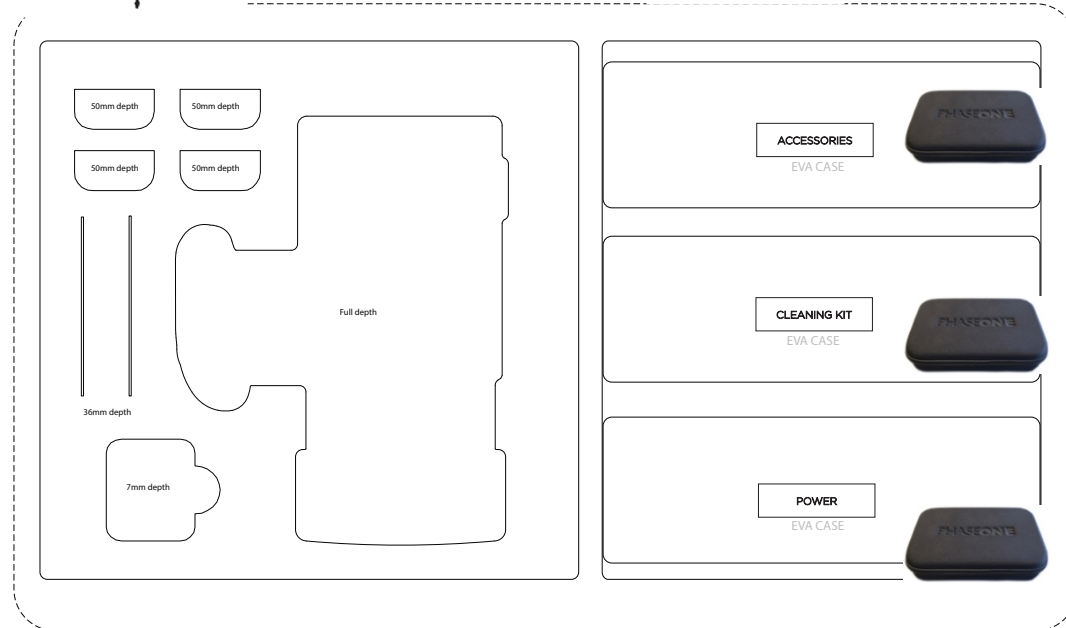

NYA-EVO Backpacker 36L

All new XF IQ4 accessories

Includes everything needed out of the box

1. New dual storage media

1. XQD Card (also for upgrades)
2. SD Card (camera system only)
3. Dual Card Reader

2. New Tethering Cables

XF IQ4 Camera System Configuration

Everything Included

- 64 GB XQD Card
- 64 GB SD Card
- 4 batteries for IQ4 and XF
- Hähnel Cube 2 Charger
- Ethernet and USB cable
- Sensor Cleaning Kit

IQ4 Digital Back Configuration