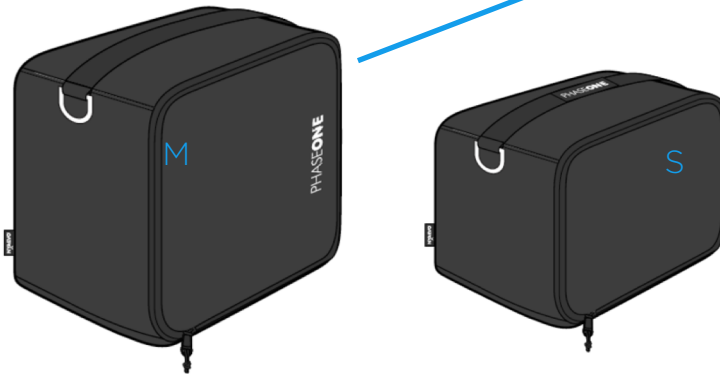

PHASE**ONE**E

what the world's best photography is made of

XF IQ4 Camera System

Packaging & Delivery

Existing XF IQ3 Camera System Solution

The most versatile and extensive packaging of any camera system

- Pelican Storm waterproof case
- All Accessories included (CF card, Cleaning kit, cables batteries, dual charger...)
- Soft "Carry-on" camera insert
- Carries in addition any modern laptop
- On Location tethering station with sunshade/light rain cover
- Easily Configurable for any camera/Lens combination
- Pack into an optional backpacker
- Lens Cloths for flexible protection
- What could possibly be Improved...?

XF IQ4 Camera System Solution

Improved for both PRO and PPE Photographers

- New clean look
- Smaller more practical Inserts
- Smart EVA case solution

XF IQ4 Pelican Storm Case

NYA-EVO Removable Camera Inserts

NYA-EVO Backpacker 36L

All new XF IQ4 accessories

Includes everything needed out of the box

1. New dual storage media

1. XQD Card (also for upgrades)
2. SD Card (camera system only)
3. Dual Card Reader

2. New Tethering Cables