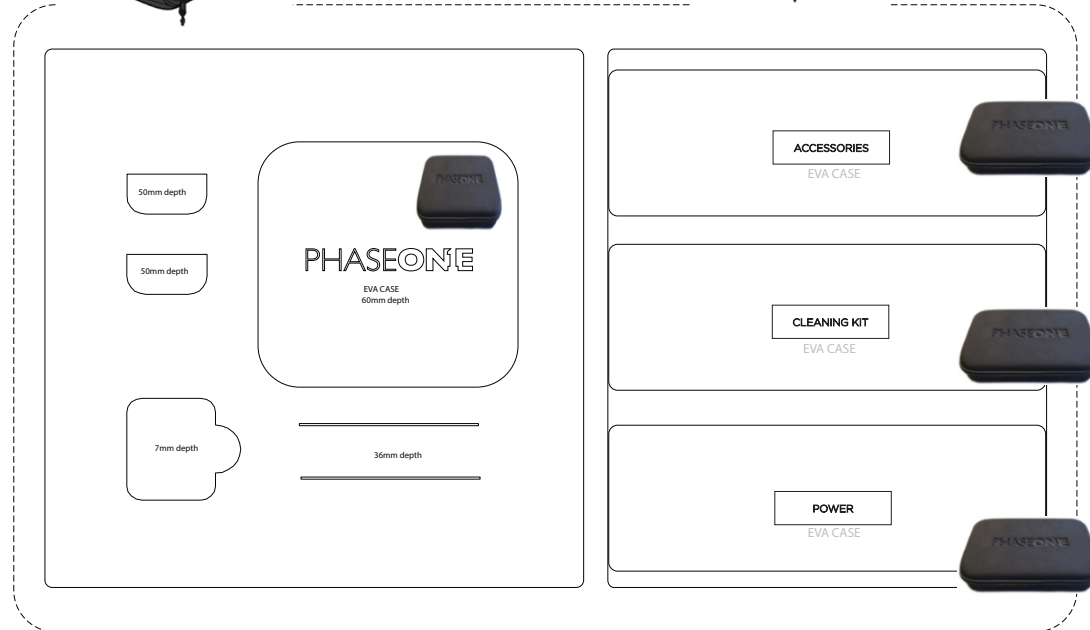

PHASE**ONE**E

what the world's best photography is made of

XF IQ4 Camera System

Packaging & Delivery

Existing XF IQ3 Camera System Solution

The most versatile and extensive packaging of any camera system

- Pelican Storm waterproof case
- All Accessories included (CF card, Cleaning kit, cables batteries, dual charger...)
- Soft "Carry-on" camera insert
- Carries in addition any modern laptop
- On Location tethering station with sunshade/light rain cover
- Easily Configurable for any camera/Lens combination
- Pack into an optional backpacker
- Lens Cloths for flexible protection
- What could possibly be Improved...?

XF IQ4 Camera System Solution

Improved for both PRO and PPE Photographers

- New clean look
- Smaller more practical Inserts
- Smart EVA case solution

XF IQ4 Pelican Storm Case

NYA-EVO Removable Camera Inserts

XF IQ4 Camera System Configuration

Everything Included

- 64 GB XQD Card
- 64 GB SD Card
- 4 batteries for IQ4 and XF
- Hähnel Cube 2 Charger
- Ethernet and USB cable
- Sensor Cleaning Kit

IQ4 Digital Back Configuration

Everything included

- 64 GB XQD Card
- 2 batteries for IQ4
- Hähnel Cube 2 Charger
- Ethernet and USB cable
- Sensor Cleaning Kit

IQ4 Digital Back Upgrades Configuration

Digital Back Necessities

- 64 GB XQD Card
- 2 batteries for IQ4
- Ethernet and USB cable
- Sensor Cleaning Kit