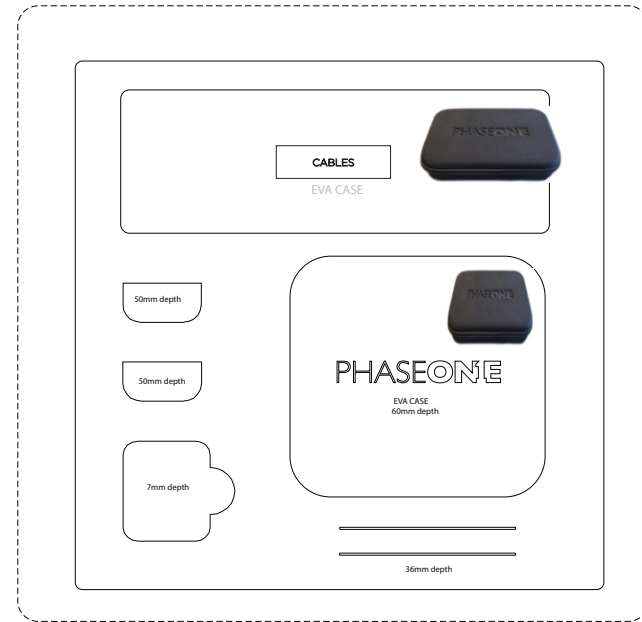

- 64 GB XQD Card
- 2 batteries for IQ4
- Ethernet and USB cable
- Sensor Cleaning Kit