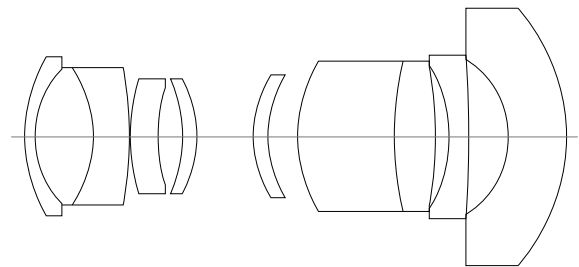

Schneider Kreuznach

45mm LS f/3.5

Specifications

Aperture range	f/3.5 - f/32
Angle of view	48°
Focusing system	Auto Focus / Manual
Filter	95mm
Optical construction	10 elements 7 groups
Lens hood	Bayonet
Flash sync	Up to 1/1600
LS shutter speed max.	1/1600s
XF FPS shutter speed max.	1/4000s
Weight	1.220g 2.68lb
Equivalent to 35mm	28mm

Lens Elements

10 elements, 7 groups

Focus range

Min. focus distance	55cm / 1.8ft
Maximum magnification ratio	0.116x
Area covered (WxH)	465mm x 349mm 18.3" x 13.7"

Compatibility

Mount	XF 645 Bayonet
Supported systems	XF Camera System 645 DF/DF+
2x Teleconverter	no