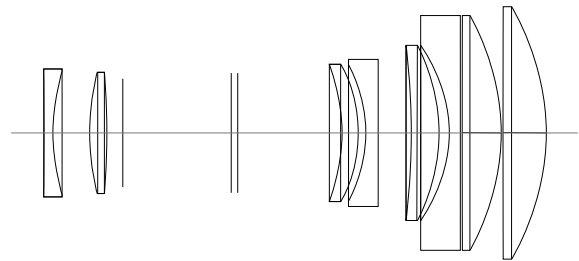

Lens Elements

8 elements, 8 groups

Focus range

Min. focus distance	170cm /5.58ft
Maximum magnification ratio	0.17x
Area covered (WxH)	327mm x 242mm 12.9" x 9.5"

Compatibility

Mount	XF 645 Bayonet
Supported systems	XF Camera System 645 DF/DF+
2x Teleconverter	yes