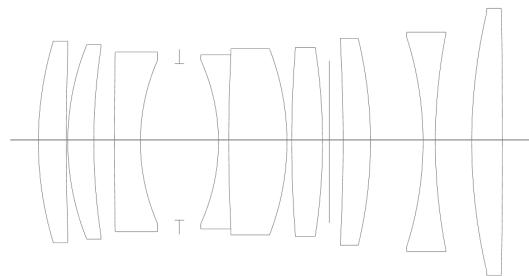

Lens Elements

9 elements, 8 groups

Focus range

Min. focus distance	37cm / 1.21ft
Maximum magnification ratio	1.00x
Area covered (WxH)	56mm x 42mm 2.2" x 1.6"

Compatibility

Mount	XF 645 Bayonet
Supported systems	XF Camera System 645 DF/DF⁺
2x Teleconverter	no

PHASEONE

what the world's best photography is made of